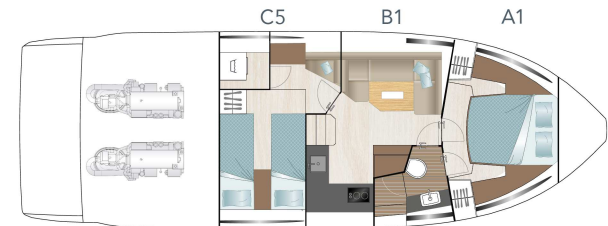

LOWERDECK
option