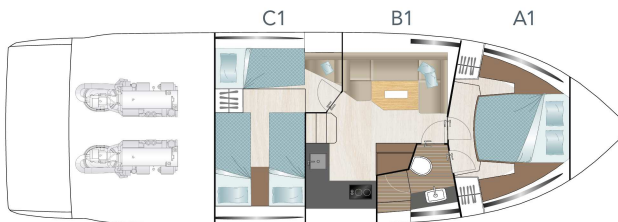

SPECIFICATION & PRICELIST S430

PRINCIPAL DIMENSIONS according to ISO 8666

Length Overall (Lmax)	13.55 m	44' 5"
Length of Hull (LH)	11.73 m	38' 6"
Beam (BH)	4.20 m	13' 9"
Draught (Tmax)	1.05 m	3' 5"
Air height	4.09 m	13' 5"
Fuel capacity	900 l	198 UK gal
Water capacity	325 l	71 UK gal
Displacement	12.36 t	12.17 UK t
CE Category - max. pers.	B - 12	C - 14

ROOF

ROOF
option

MAINDECK

MAINDECK
option

LOWERDECK
standard

LOWERDECK
option

LOWERDECK
option

LOWERDECK
option