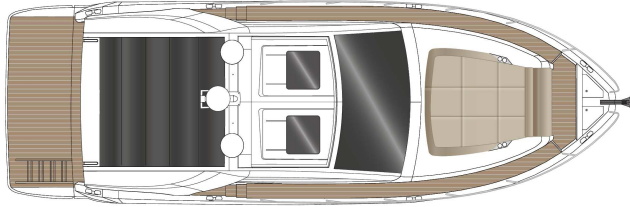

SPECIFICATION & PRICELIST S430

PRINCIPAL DIMENSIONS according to ISO 8666

Length Overall (Lmax)	13.55 m	44' 5"
Length of Hull (LH)	11.73 m	38' 6"
Beam (BH)	4.20 m	13' 9"
Draught (Tmax)	1.05 m	3' 5"
Air height	4.09 m	13' 5"
Fuel capacity	900 l	198 UK gal
Water capacity	325 l	71 UK gal
Displacement	12.36 t	12.17 UK t
CE Category - max. pers.	B - 12	C - 14

ENGINE STANDARD

2 x Volvo Penta IPS450 - Pod drive 28 knots*

ENGINE OPTIONS

2 x Volvo Penta IPS500 - Pod drive 31 knots*

2 x Volvo Penta IPS600 - Pod drive 34 knots*

*All performance figures are given in good faith and are intended as an indication. These figures cannot be guaranteed as top speed in particular is affected by the cleanliness of the hull, conditions of the propellers, weight carried and air/sea temperature. Performance is related also to the optional accessories selected. SEALINE reserves the right to change specifications in line with the company policy of improvement through research and development. Standard Propeller tested in Greifswald according to Volvo conditions. All measurements/figures approximate. Errors and omissions excepted. Specification and material can be changed without notice. Please check with your dealer for a full list of inclusions. **To be confirmed after seatrial. Valid from 2023.01.01 for deliveries until 2023.12.31.

ROOF

ROOF
option

MAINDECK

MAINDECK
option

LOWERDECK
standard

LOWERDECK
option

LOWERDECK
option

LOWERDECK
option

LOWERDECK
option

LOWERDECK
option

HULL

- GRP hull with sandwich construction, isophthalic gelcoat, colour: STAR WHITE, 1st layer vinyl ester resin
- Waterline, isophthalic gelcoat, colour: BLACK
- Aft pillar vinyl wrapped in GREY with SEALINE logo
- 2 hull windows (master cabin port side, guest cabin port side)
- 4 hull windows with openable porthole (master cabin starboard side, guest cabin starboard side and toilette starboard side, saloon port side)