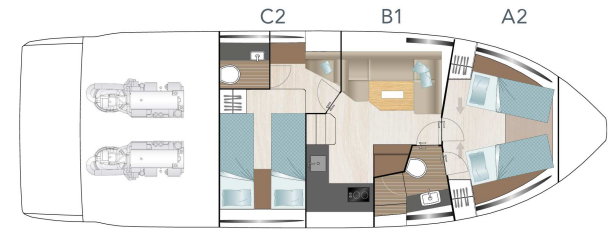

SPECIFICATION & PRICELIST S430

PRINCIPAL DIMENSIONS according to ISO 8666

Length Overall (Lmax)	13.55 m	44' 5"
Length of Hull (LH)	11.73 m	38' 6"
Beam (BH)	4.20 m	13' 9"
Draught (Tmax)	1.05 m	3' 5"
Air height	4.09 m	13' 5"
Fuel capacity	900 l	198 UK gal
Water capacity	325 l	71 UK gal
Displacement	12.36 t	12.17 UK t
CE Category - max. pers.	B - 12	C - 14

ROOF

ROOF
option

MAINDECK

MAINDECK
option

LOWERDECK
standard

LOWERDECK
option

LOWERDECK
option

LOWERDECK
option