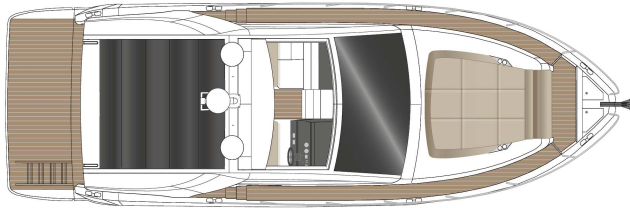

SPECIFICATION & PRICELIST S430

PRINCIPAL DIMENSIONS according to ISO 8666

Length Overall (Lmax)	13.55 m	44' 5"
Length of Hull (LH)	11.73 m	38' 6"
Beam (BH)	4.20 m	13' 9"
Draught (Tmax)	1.05 m	3' 5"
Air height	4.09 m	13' 5"
Fuel capacity	900 l	198 UK gal
Water capacity	325 l	71 UK gal
Displacement	12.36 t	12.17 UK t
CE Category - max. pers.	B - 12	C - 14

ROOF

ROOF
option

MAINDECK

MAINDECK
option

LOWERDECK
standard

LOWERDECK
option

LOWERDECK
option

LOWERDECK
option