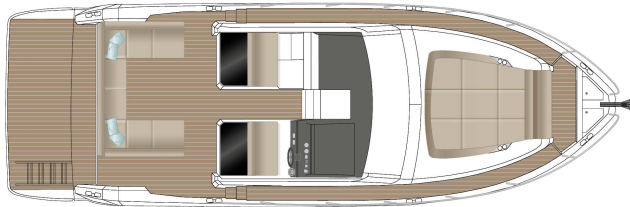

SPECIFICATION & PRICELIST S430

PRINCIPAL DIMENSIONS according to ISO 8666

Length Overall (Lmax)	13.55 m	44' 5"
Length of Hull (LH)	11.73 m	38' 6"
Beam (BH)	4.20 m	13' 9"
Draught (Tmax)	1.05 m	3' 5"
Air height	4.09 m	13' 5"
Fuel capacity	900 l	198 UK gal
Water capacity	325 l	71 UK gal
Displacement	12.36 t	12.17 UK t
CE Category - max. pers.	B - 12	C - 14

ROOF

ROOF
option

MAINDECK

MAINDECK
option

LOWERDECK
standard

LOWERDECK
option

LOWERDECK
option

LOWERDECK
option

DECK & COCKPIT

- Pilot- and copilot bench
- GRP deck with antislip surface, isophthalic gelcoat, colour: STAR WHITE, 1st layer vinyl ester resin, anchor locker, self draining, anchor arm stainless steel
- Fender strip, rubber, colour: BLACK
- SEALINE steering wheel and throttles
- Full windscreen with pantograph wipers and screen wash
- GRP roof at steering position with 2 manual hatches
- SEALINE convertible fabric roof system in cockpit, manual
- Open triangular side windows in cockpit
- 1 fixed skylight in saloon
- Bathing platform in fiberglass, bathing ladder with handrail and bathing shower with hot and cold water and opening stainless steel gate.
- Stainless steel pulpit, 6 stainless steel mooring cleats, stainless steel handrails
- Bench at bow, GRP surface
- Wetbar with sink, hot and cold water and storage on port side
- Wetbar with storage on starboard side
- Full width cockpit with fixed "U"-shaped bench and manual engine hatch