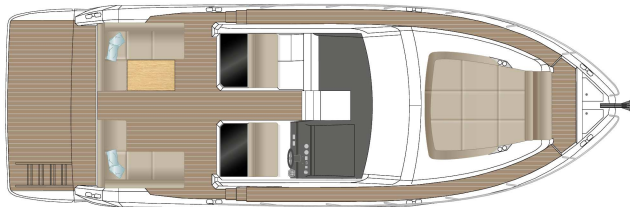

SPECIFICATION & PRICELIST S430

PRINCIPAL DIMENSIONS according to ISO 8666

Length Overall (Lmax)	13.55 m	44' 5"
Length of Hull (LH)	11.73 m	38' 6"
Beam (BH)	4.20 m	13' 9"
Draught (Tmax)	1.05 m	3' 5"
Air height	4.09 m	13' 5"
Fuel capacity	900 l	198 UK gal
Water capacity	325 l	71 UK gal
Displacement	12.36 t	12.17 UK t
CE Category - max. pers.	B - 12	C - 14

ROOF

ROOF
option

MAINDECK

MAINDECK
option

LOWERDECK
standard

LOWERDECK
option

LOWERDECK
option

LOWERDECK
option

LOWERDECK
option

LOWERDECK
option

HULL

- GRP hull with sandwich construction, isophthalic gelcoat, colour: STAR WHITE, 1st layer vinyl ester resin
- Waterline, isophthalic gelcoat, colour: BLACK
- Aft pillar vinyl wrapped in GREY with SEALINE logo
- 2 hull windows (master cabin port side, guest cabin port side)
- 4 hull windows with openable porthole (master cabin starboard side, guest cabin starboard side and toilette starboard side, saloon port side)

DECK & COCKPIT

- Pilot- and copilot bench
- GRP deck with antislip surface, isophthalic gelcoat, colour: STAR WHITE, 1st layer vinyl ester resin, anchor locker, self draining, anchor arm stainless steel
- Fender strip, rubber, colour: BLACK
- SEALINE steering wheel and throttles
- Full windscreen with pantograph wipers and screen wash
- GRP roof at steering position with 2 manual hatches
- SEALINE convertible fabric roof system in cockpit, manual
- Open triangular side windows in cockpit
- 1 fixed skylight in saloon
- Bathing platform in fiberglass, bathing ladder with handrail and bathing shower with hot and cold water and opening stainless steel gate.
- Stainless steel pulpit, 6 stainless steel mooring cleats, stainless steel handrails
- Bench at bow, GRP surface
- Wetbar with sink, hot and cold water and storage on port side
- Wetbar with storage on starboard side
- Full width cockpit with fixed "U"-shaped bench and manual engine hatch