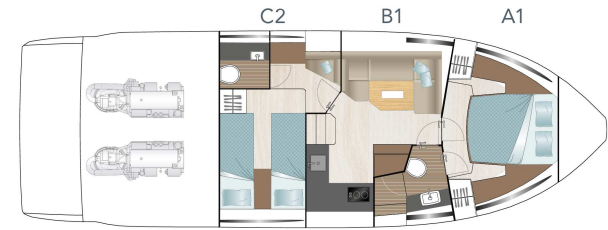

SPECIFICATION & PRICELIST S430

PRINCIPAL DIMENSIONS according to ISO 8666

Length Overall (Lmax)	13.55 m	44' 5"
Length of Hull (LH)	11.73 m	38' 6"
Beam (BH)	4.20 m	13' 9"
Draught (Tmax)	1.05 m	3' 5"
Air height	4.09 m	13' 5"
Fuel capacity	900 l	198 UK gal
Water capacity	325 l	71 UK gal
Displacement	12.36 t	12.17 UK t
CE Category - max. pers.	B - 12	C - 14

ROOF

ROOF
option

MAINDECK

MAINDECK
option

LOWERDECK
standard

LOWERDECK
option

LOWERDECK
option

LOWERDECK
option