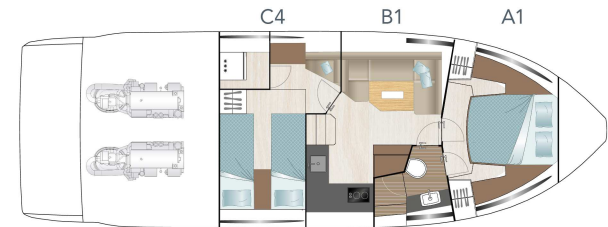

LOWERDECK
option