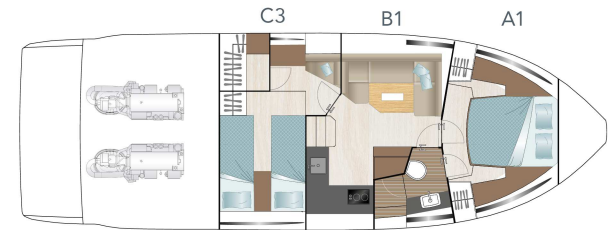

SPECIFICATION & PRICELIST S430

PRINCIPAL DIMENSIONS according to ISO 8666

Length Overall (Lmax)	13.55 m	44' 5"
Length of Hull (LH)	11.73 m	38' 6"
Beam (BH)	4.20 m	13' 9"
Draught (Tmax)	1.05 m	3' 5"
Air height	4.09 m	13' 5"
Fuel capacity	900 l	198 UK gal
Water capacity	325 l	71 UK gal
Displacement	12.36 t	12.17 UK t
CE Category - max. pers.	B - 12	C - 14

ROOF

ROOF
option

MAINDECK

MAINDECK
option

LOWERDECK
standard

LOWERDECK
option

LOWERDECK
option

LOWERDECK
option