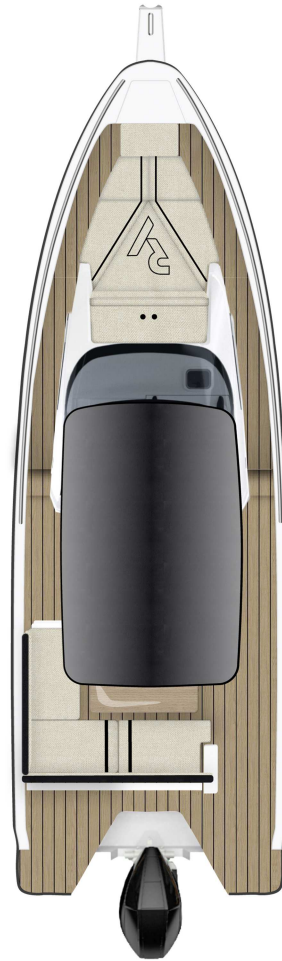

RYCK | 280 SPECIFICATION + PRICELIST

technical details according to ISO 8666

LOA incl. anchor arm	9.16 m	30' 1"	Air draft max	2.44 m	8' 0"
LOA incl. anchor arm + engine	9.51 m	31' 2"	Water tank	88 l	19 UK gal
Hull length	8.80 m	28' 10"	Fuel tank	300 l	66 UK gal
Beam	2.81 m	9' 3"	Displacement	2.07 t	2.04 UK t
Draft excl. engine	0.53 m	1' 9"	CE Category	C	C
Draft incl. engine	0.91 m	2' 12"	Max. persons	8	8

RYCK | 280 EXTERIOR/INTERIOR LAYOUT

STANDARD
Fiberglass deck

OPTION
Table, wetbar,
bench & bow
upholstery

OPTION
Back rest
lower & raise,
wetbar

OPTION
T-top

STANDARD
Storage & Head

OPTION
Cabin & Head

EXTERIOR ▶

INTERIOR ▶

INSTANTLY THRILLING

RYCKYACHTS.COM

RYCK | 280 STANDARD EQUIPMENT

HULL

- GRP hull, isophthalic gelcoat, colour: light grey (similar RAL 7047), 1st layer vinyl ester resin

DECK & COCKPIT

- Dashboard, painted, colour: medium grey (similar RAL 7016) with satin finish, handrails on dashboard and side to companionway, switch panel backlighted
- GRP deck with antislip surface, isophthalic gelcoat, colour: light grey (similar RAL 7047), 1st layer vinyl ester resin. Self draining anchor locker. Raised deckhouse at bow.
- Gunwale in GRP
- Fender strip, rubber, colour: black
- RYCK steering wheel with logo
- 2 skylights (on the side), 1 openable hatch on raised deck and 1 openable hatch in toilet
- Plexiglass door to companionway with lock cylinder
- Full clear windscreen with wiper
- Emergency ladder
- 6 stainless steel cleats (aft, midship, forward), side handrails
- Pilot and copilot seats - Exciting Outdoor, colour: dim grey (according to colour card)
- L-shaped cockpit bench in fiberglass and big