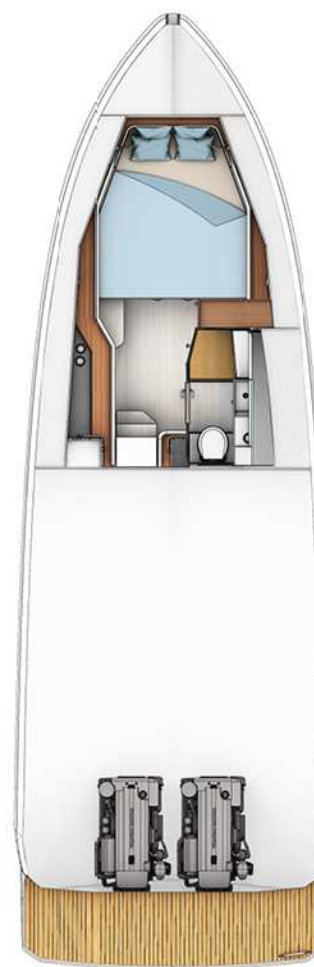

EXTERIOR LAYOUTS

*Standard
Decklayout*

Option

*Option
T-Top*

INTERIOR LAYOUTS

A1

Standard

A2

Option

STANDARD EQUIPMENT

HULL

- / GRP hull, isophthalic gelcoat, colour: signal white (according to colour card), 1st layer vinyl ester resin
- / Waterline, isophthalic gelcoat, colour: jet black (according to colour card)

DECK & COCKPIT

- / Dashboard, colour: signal white (according to colour card), with foot support, handrail, switch panel and engine room fire extinguisher system
- / GRP deck, isophthalic gelcoat, colour: signal white (according to colour card), 1st layer vinyl ester resin. Self draining anchor locker. Anchor arm in stainless steel. Stainless steel tie bar for fender. Large diameter stainless steel handrails, gunwale in GRP. Sunpad at bow with upholstery on top.
- / Synthetic teak on deck and bathing platform (according to colour card)
- / FJORD steering wheel with tilting system
- / 4 openable portholes (2 in cabin, 2 in toilet)
- / Windshield in plexiglass, open at the top
- / Bathing platform with telescopic bathing ladder, integrated in bathing platform
- / 1 manual deck hatch in cockpit for access to engine room and 1 to technical compartment
- / 6 aluminium mooring cleats, stainless steel handrails
- / Shower unit with hot and cold water
- / Pilot and 1 copilot seat, fixed

LAYOUT & INTERIOR

- / A1: Cabin with double berth, fridge and storage on p side. Fully equipped head with separated shower.

EXTERIOR MODULES

- / D1: Free deck
- / E1: Pilot and copilot seat with galley module sb side, sink with folding mixing tap and storage, working top in marine mineral stone.
- / F1: 2 benches with convertible backrests and upholstery on top
- / G1: Free deck with wired guard rail at stern