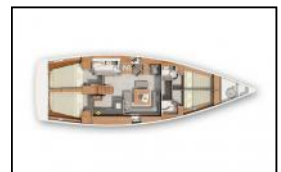

Sailing yacht Hanse 455 | Melina

ID:	3097	Length:	13.95 m
Type:	Sailing yacht	Year:	2018
Yacht model:	Hanse 455 Melina	Cabins:	4
Marina:	Croatia / Marina Kornati, Biograd	Persons:	8 + 2
Mainsail:	full batten	WC:	2
Steering:	2 Steering Wheels	Engine:	1 x 55 hp
Headsail:	self tacking jib	Beam:	4.38 m
Security Deposit:	1.600,00 €	Draft:	2.25 m

Deck: Bathing platform, Bimini top, Cockpit table, Cockpit/stern, outside shower, Dinghy, Electric anchor windlass, Sprayhood, Teak cockpit,

Entertainment: Outside speakers, Radio CD player,

Galley: Gas cookers, Hot water, Kitchen utensils (Galley equipment, cutlery), Oven, Refrigerator, Stove,