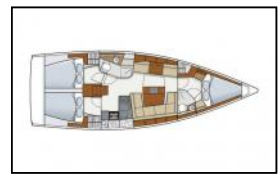

Sailing yacht Hanse 415 | take a break

ID:	2279	Length:	12.40 m
Type:	Sailing yacht	Year:	2017
Yacht model:	Hanse 415 take a break	Cabins:	3
Marina:	Croatia / Marina Kastela	Persons:	6 + 2
Mainsail:	full batten	WC:	2
Steering:	2 Steering Wheels	Engine:	1 x 40 hp
Headsail:	self tacking jib	Beam:	4.17 m
Security Deposit:	1.600,00 €	Draft:	2.10 m

Deck: Bathing platform, Bimini top, Cockpit table, Cockpit/stern, outside shower, Dinghy, Electric anchor windlass, Sprayhood, Teak cockpit,

Entertainment: Outside speakers, Radio CD player,

Galley: Gas cookers, Hot water, Kitchen utensils (Galley equipment, cutlery), Oven, Refrigerator,