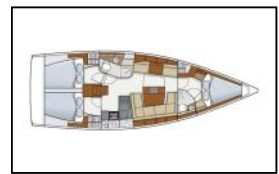

Sailing yacht Hanse 415 | Ivy

ID:	1322	Length:	12.40 m
Type:	Sailing yacht	Year:	2015
Yacht model:	Hanse 415 Ivy	Cabins:	3
Marina:	Croatia / Komolac, ACI Marina Dubrovnik	Persons:	6 + 2
Mainsail:	full batten	WC:	2
Steering:	2 Steering Wheels	Engine:	1 x 40 hp
Headsail:	self tacking jib	Beam:	4.17 m
Security Deposit:	1.600,00 €	Draft:	2.10 m

Deck: Bathing platform, Bimini top, Cockpit table, Cockpit/stern, outside shower, Dinghy, Electric anchor windlass, Sprayhood, Teak cockpit,

Entertainment: Outside speakers, Radio CD player,

Galley: Gas cookers, Hot water, Kitchen utensils (Galley equipment, cutlery), Oven, Refrigerator,